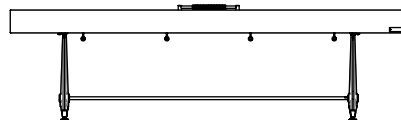

GAMES COLLECTION

DIMENSION

Small:
L275 W74 H81cm / 191kg
Large:
L397 W74 H81cm / 267kg

**Small shuffle board*

FINISHING

MK04001
Cast iron base, smoked oak frame, jin leather and raw oak top

Smoked oak

Raw oak