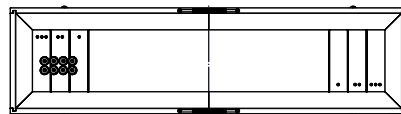

Our Shuffleboard Table is built from Oak, with a hand stitched leather landing surface and a game board of laminated solid oak that is finished with a high durability lacquer. The solid cast iron base features adjustable feet for level play.

GAMES COLLECTION

DIMENSION

Small:
L275 W74 H81cm / 191kg
Large:
L397 W74 H81cm / 267kg

**Small shuffle board*

FINISHING

MK04001
Cast iron base, smoked oak frame, jin leather and raw oak top

Smoked oak

Raw oak